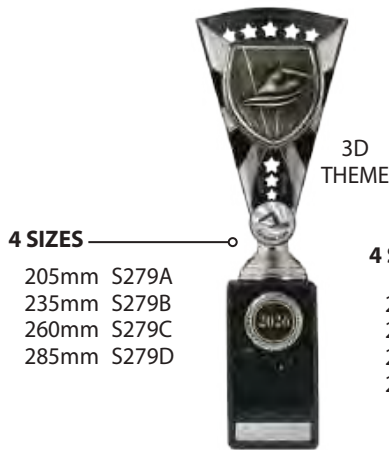

3D THEME

4 SIZES

- 205mm S279A
- 235mm S279B
- 260mm S279C
- 285mm S279D

4 SIZES

- 205mm S280A
- 235mm S280B
- 260mm S280C
- 285mm S280D