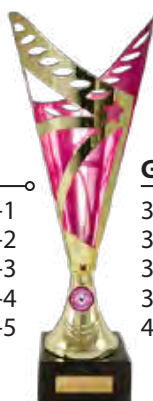

GOLD and PINK

- 330mm 272GPK-1
- 352mm 272GPK-2
- 382mm 272GPK-3
- 392mm 272GPK-4
- 430mm 272GPK-5